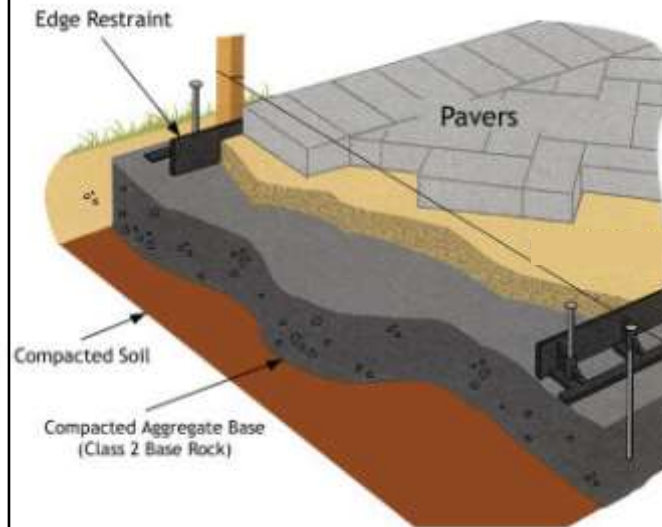

NATURAL STONE & FLAGSTONE

Morrison Gravel • (360) 876-4701

PATIO & PATH INSTALLATION

JOINTING OPTIONS

POLYMERIC SAND, PLASTER SAND OR 1/4" MINUS GRAVEL

Did you know?

Your joint material will specify your base installation? All base is not universal, install the base recommended by your jointing material choice.